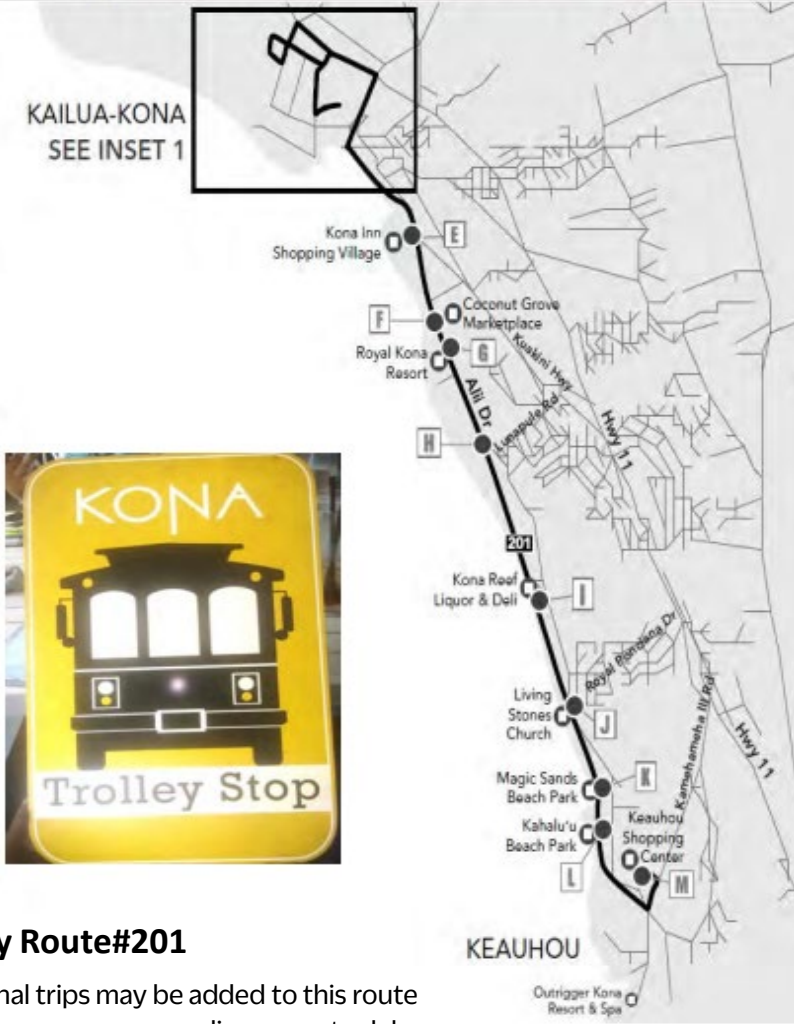

Hele-On Bus - #201 Kona Trolley - Kailua Kona - Keauhou via Alii Dr.

Legend

- 201 Alii Dr
- Timepoint
- Transit Hub
- Medical Facility
- College/University
- School
- Key Destination

www.heleonbus.org   schematicmap - not to scale

Trolley Route#201

Additional trips may be added to this route to address any overcrowding or route delays.

Not all Hele-On trolley stops are shown. This route will stop at all Hele-On Kona Trolley stops along the route or flag the trolley at a safe location.

To read the timetable, read from left to right to follow the course of the route and then read down for the times that the bus operates. AM times are shown in lightface type. **PM times are in boldface type.** Schedules are subject to change without notice. Times are approximate and may vary depending on traffic conditions, weather and other conditions.