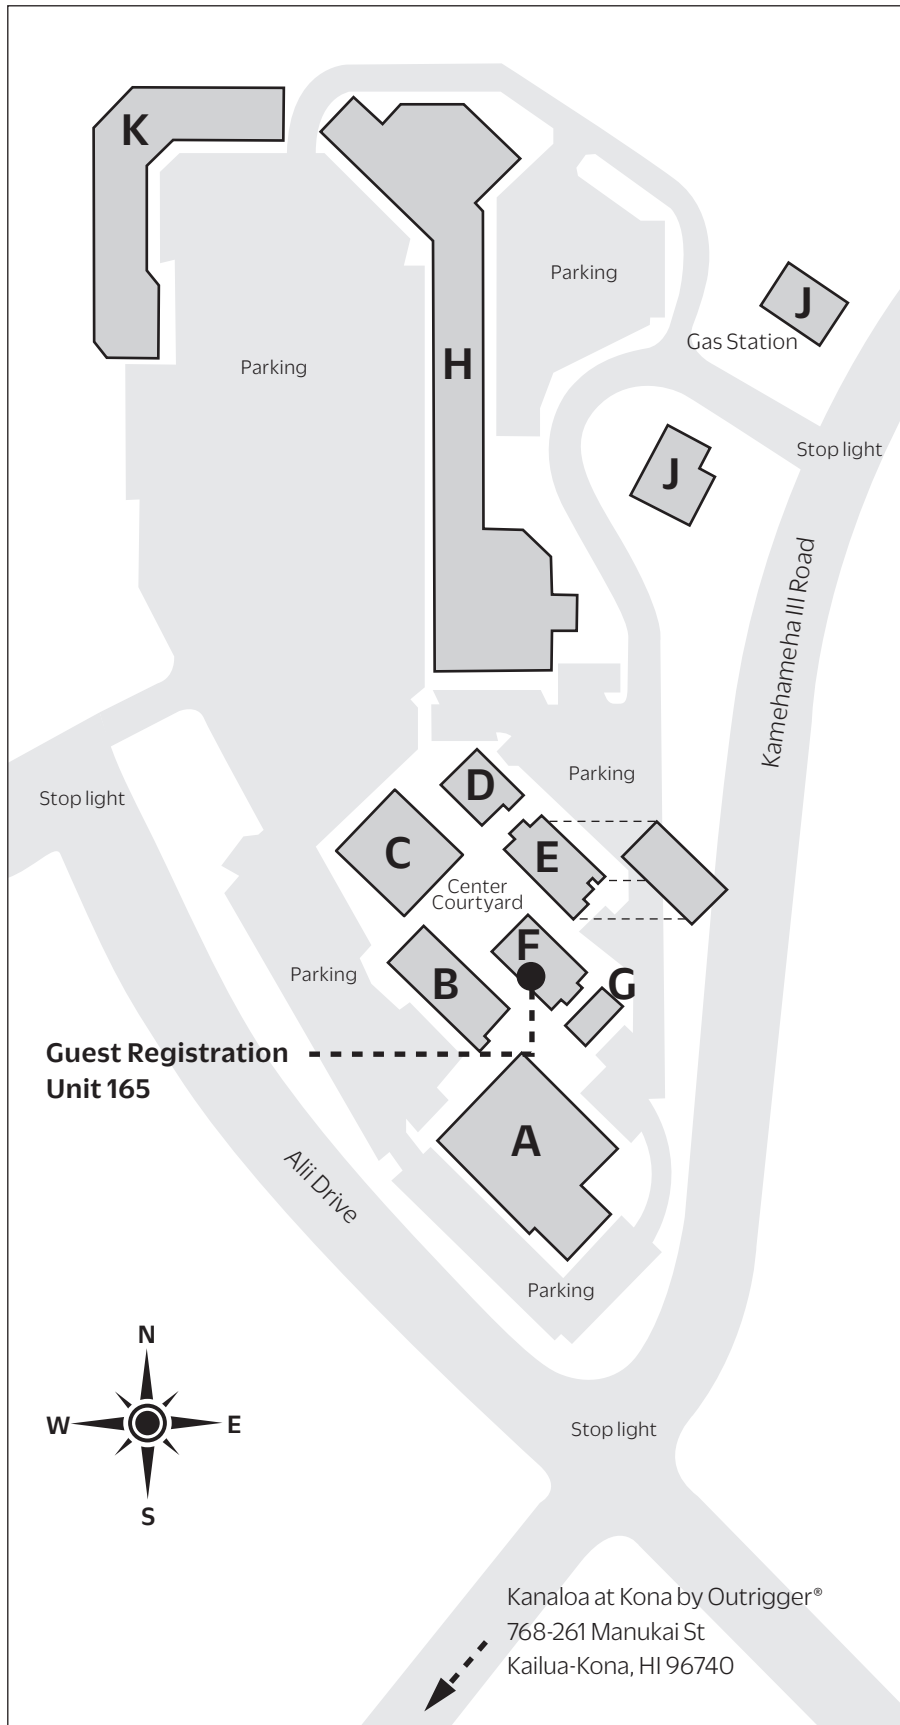

# Kanaloa at Kona by Outrigger® | Registration and Check-in

78-6831 Alii Drive, Unit 165, Kailua-Kona, HI 96740 | Phone 808-322-7222 | Fax 808-322-7223

## DIRECTIONS TO GUEST REGISTRATION:

We are located in the Keauhou Shopping Center, near the center's Courtyard. We're located approximately 30 minutes from the Kona International Airport.

- 1 Head east on Keahole Airport Road
- 2 Turn right at Queen Kaahumanu Highway and continue for about 10 miles
- 3 Continue onto Hawaii Belt Road / Kuakini Highway for 2 miles
- 4 Turn right onto Kamehameha III Road
- 5 Turn right onto Alii Drive
- 6 We are located in Unit 165

## DIRECTIONS FROM GUEST REGISTRATION TO KANALOA AT KONA BY OUTRIGGER®:

- 1 From Keauhou Shopping Center, head south on Alii Drive
- 2 Turn right on Kamehameha III Road
- 3 Turn right on Manukai Street