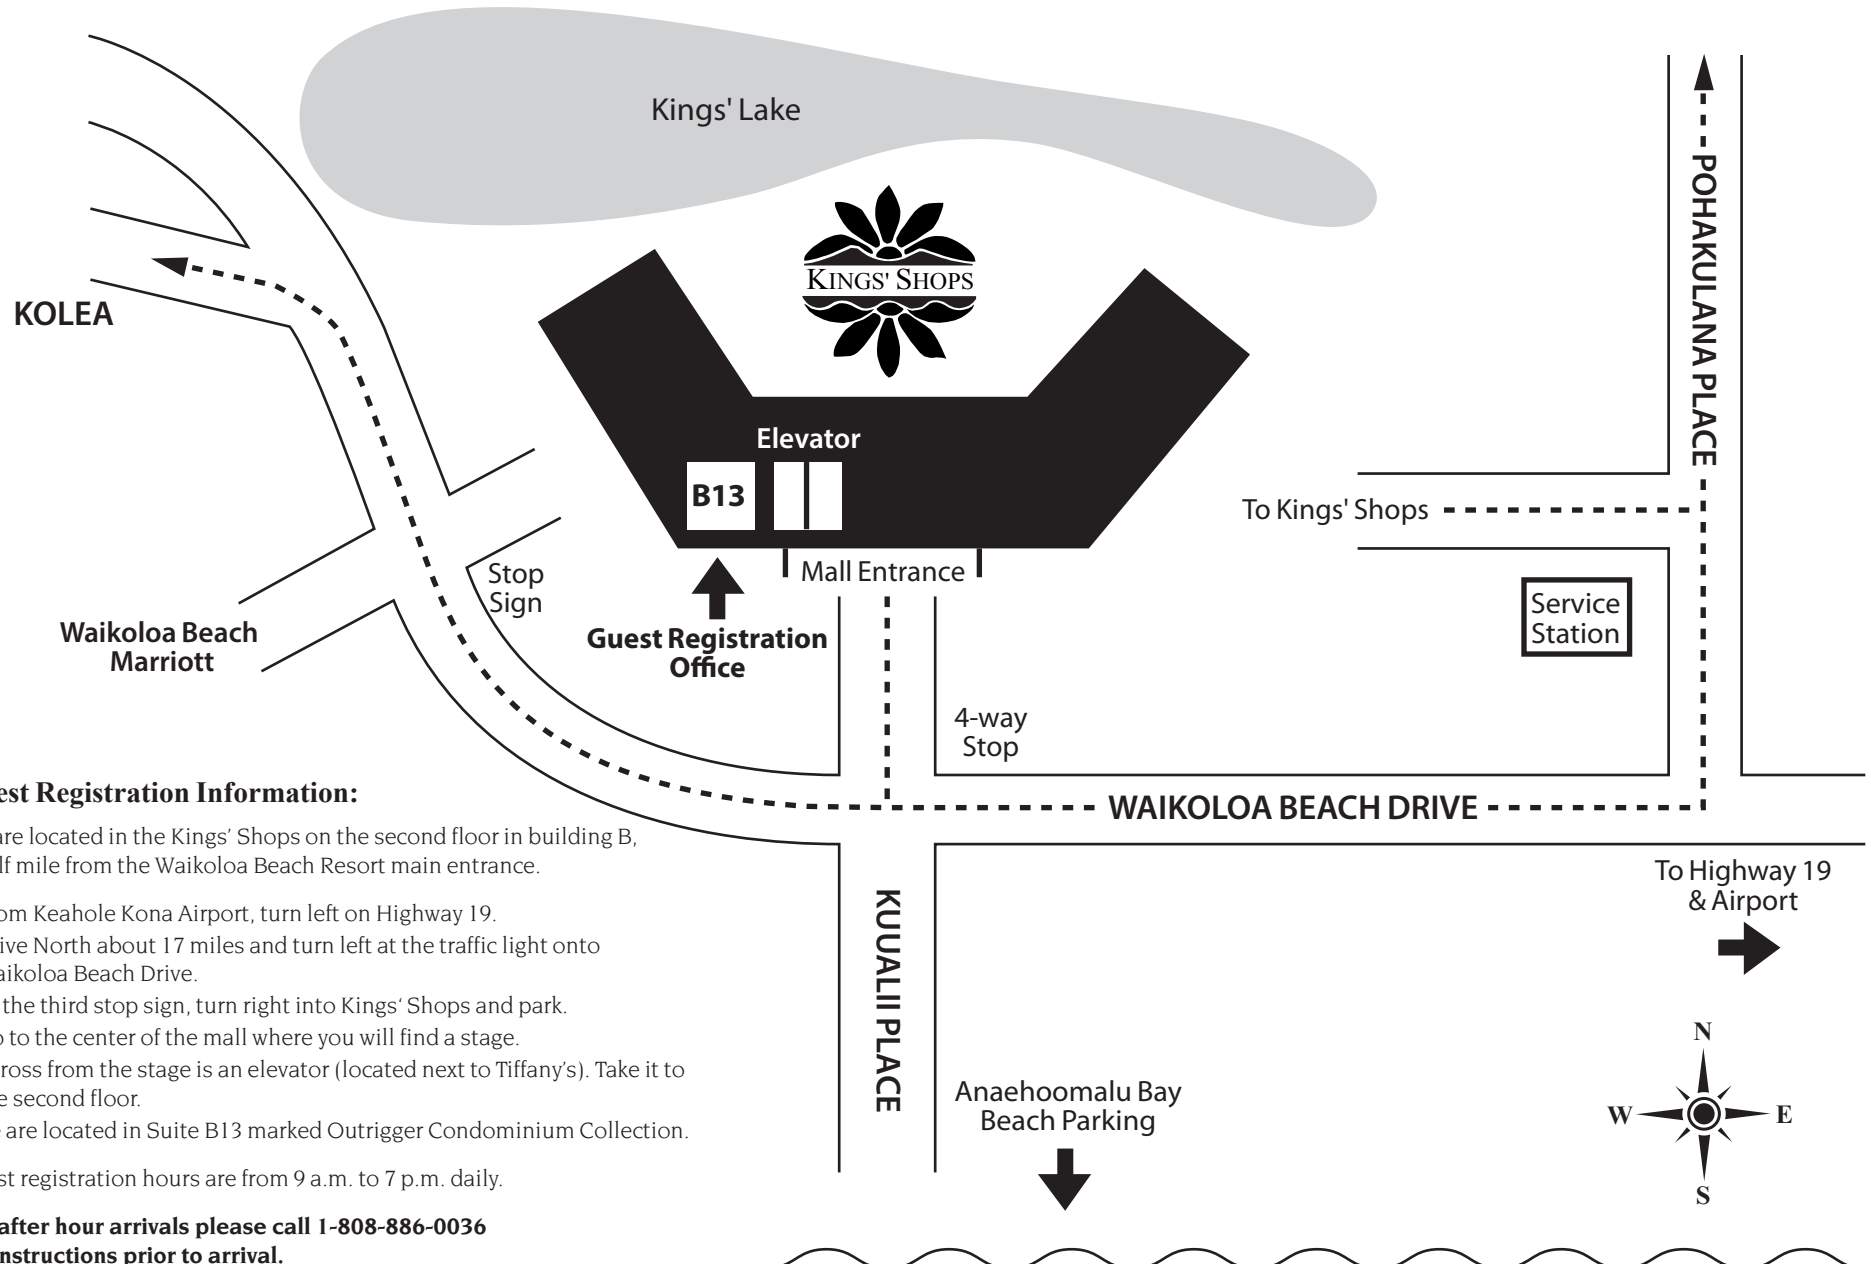

OUTRIGGER CONDOMINIUM COLLECTION KOHALA COAST, HAWAII'S BIG ISLAND | REGISTRATION & CHECK-IN

69-250 Waikoloa Beach Drive Ph. (808) 886-0036 • Fax (808) 886-0040

Guest Registration Information:

We are located in the Kings' Shops on the second floor in building B, a half mile from the Waikoloa Beach Resort main entrance.

- From Keahole Kona Airport, turn left on Highway 19.
- Drive North about 17 miles and turn left at the traffic light onto Waikoloa Beach Drive.
- At the third stop sign, turn right into Kings' Shops and park.
- Go to the center of the mall where you will find a stage.
- Across from the stage is an elevator (located next to Tiffany's). Take it to the second floor.
- We are located in Suite B13 marked Outrigger Condominium Collection.

Guest registration hours are from 9 a.m. to 7 p.m. daily.

**For after hour arrivals please call 1-808-886-0036
for instructions prior to arrival.**