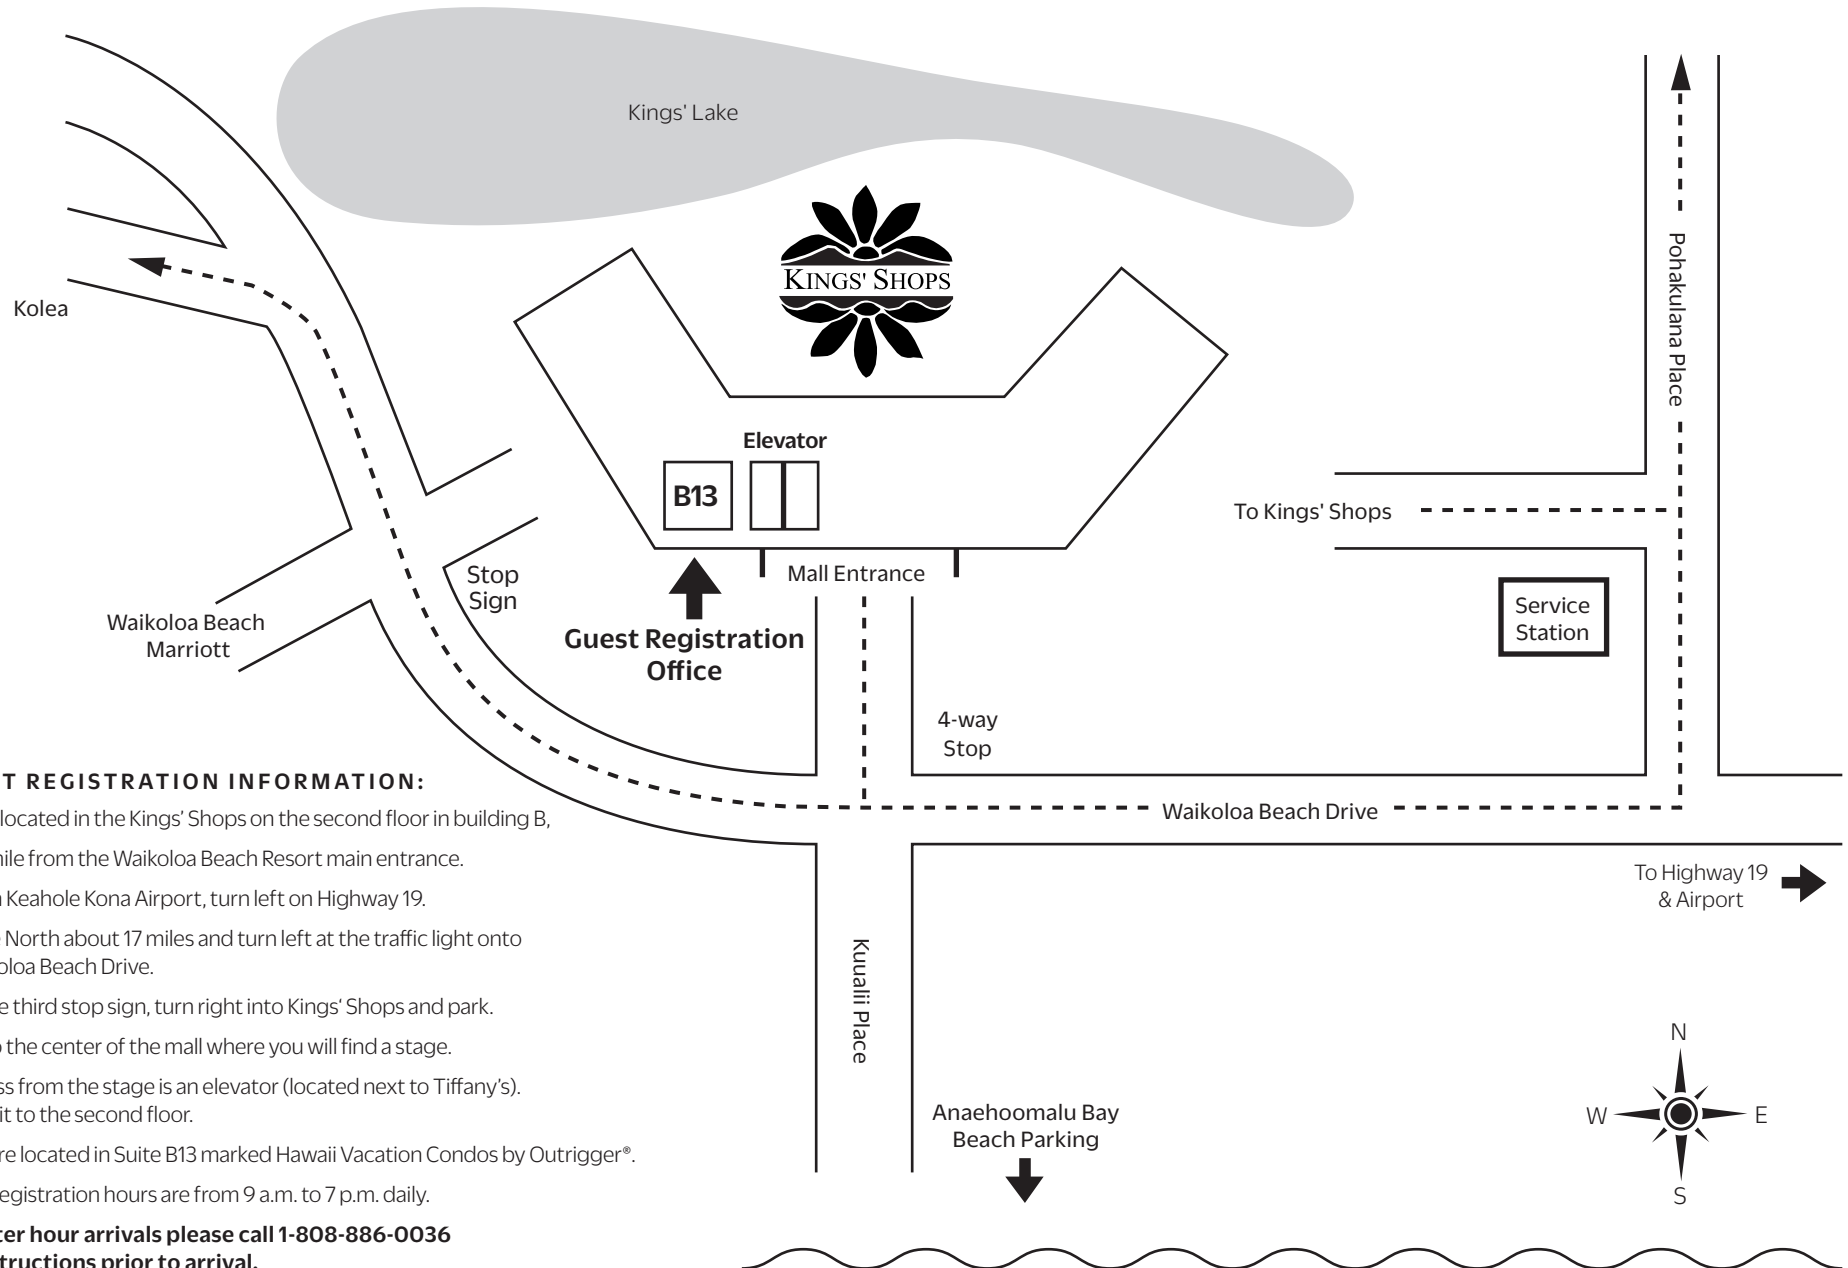

# Fairway Villas Waikoloa BY OUTRIGGER®

69-200 Pohakulana Place

## GUEST REGISTRATION INFORMATION:

We are located in the Kings' Shops on the second floor in building B, a half mile from the Waikoloa Beach Resort main entrance.

- From Keahole Kona Airport, turn left on Highway 19.
- Drive North about 17 miles and turn left at the traffic light onto Waikoloa Beach Drive.
- At the third stop sign, turn right into Kings' Shops and park.
- Go to the center of the mall where you will find a stage.
- Across from the stage is an elevator (located next to Tiffany's). Take it to the second floor.
- We are located in Suite B13 marked Hawaii Vacation Condos by Outrigger®.

Guest registration hours are from 9 a.m. to 7 p.m. daily.

**For after hour arrivals please call 1-808-886-0036 for instructions prior to arrival.**