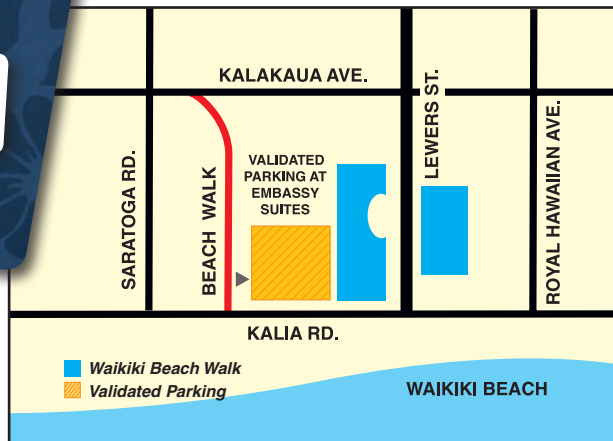

Use your key card and save hundreds of dollars at Waikiki Beach Walk.

Show your OHANA hotel key card to any 2nd floor merchant at Waikiki Beach Walk and you'll receive valuable coupons for discounts and gifts. With Waikiki's best restaurants and shops, you'll find hundreds of reasons to walk our way.

Open 9am to 10pm daily
WaikikiBeachWalk.com