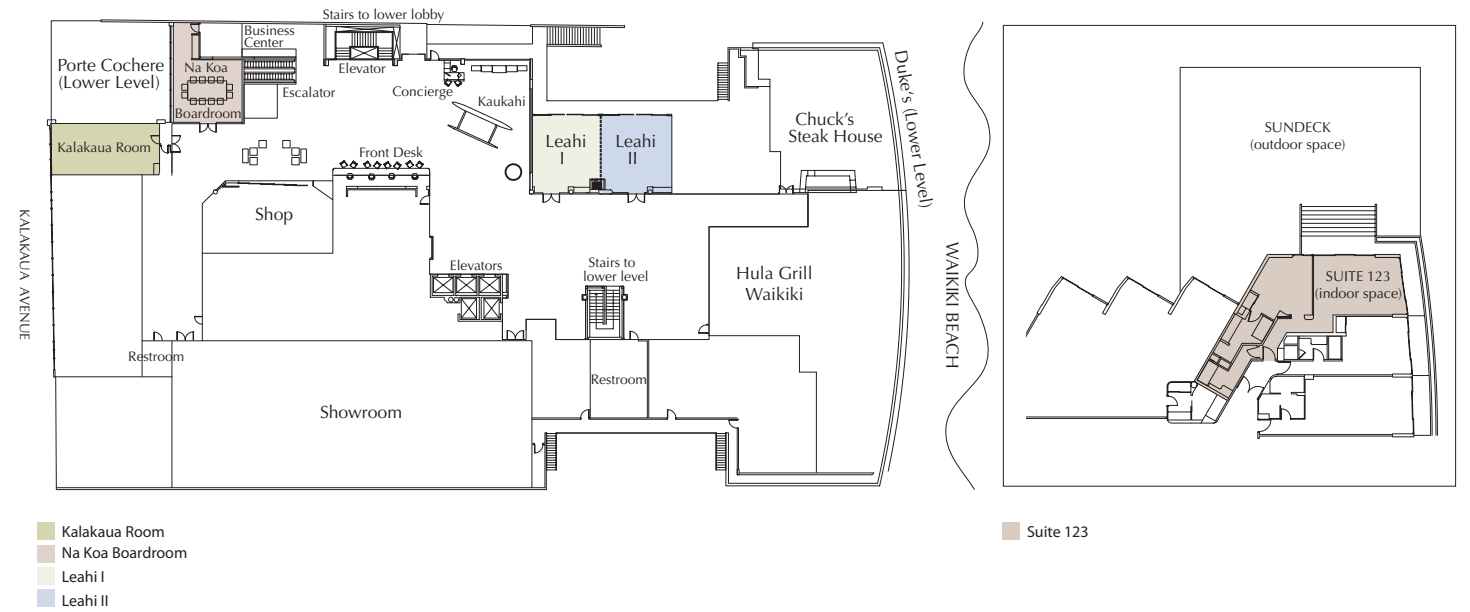

MEETINGS & EVENTS

OUTRIGGER WAIKIKI ON THE BEACH
INTIMATE MEETINGS AND SPECIAL EVENTS
IN THE HEART OF WAIKIKI

Experience the excitement of energetic Waikiki and the gracious elegance of Hawaii when you hold your next business meeting or social function at Outrigger Waikiki on the Beach. Set on beautiful Waikiki Beach, the hotel features five meeting rooms totaling nearly 5,000 square feet of indoor and outdoor function space that are well suited for smaller, intimate meetings and events.

NA KOA BOARDROOM

Designed for executive meetings, every detail of this room is exquisitely finished and functional, including the solid wood table with built-in high-speed Internet access and a drop-down screen for presentations.

LEAHI I AND LEAHI II

The combined Leahi Room is our largest meeting room with a sliding divider that can create two similarly sized breakout rooms. With a total of 1,350 square feet of space, both rooms accommodate everything from banquets to seminars with ease.

KALAKAUA ROOM

Steps away from the Na Koa Boardroom, the Kalakaua Room is conveniently located on the upper lobby level, providing easy access for your meeting attendees. Natural light fills the room with views overlooking International Market Place and Kalakaua Avenue.