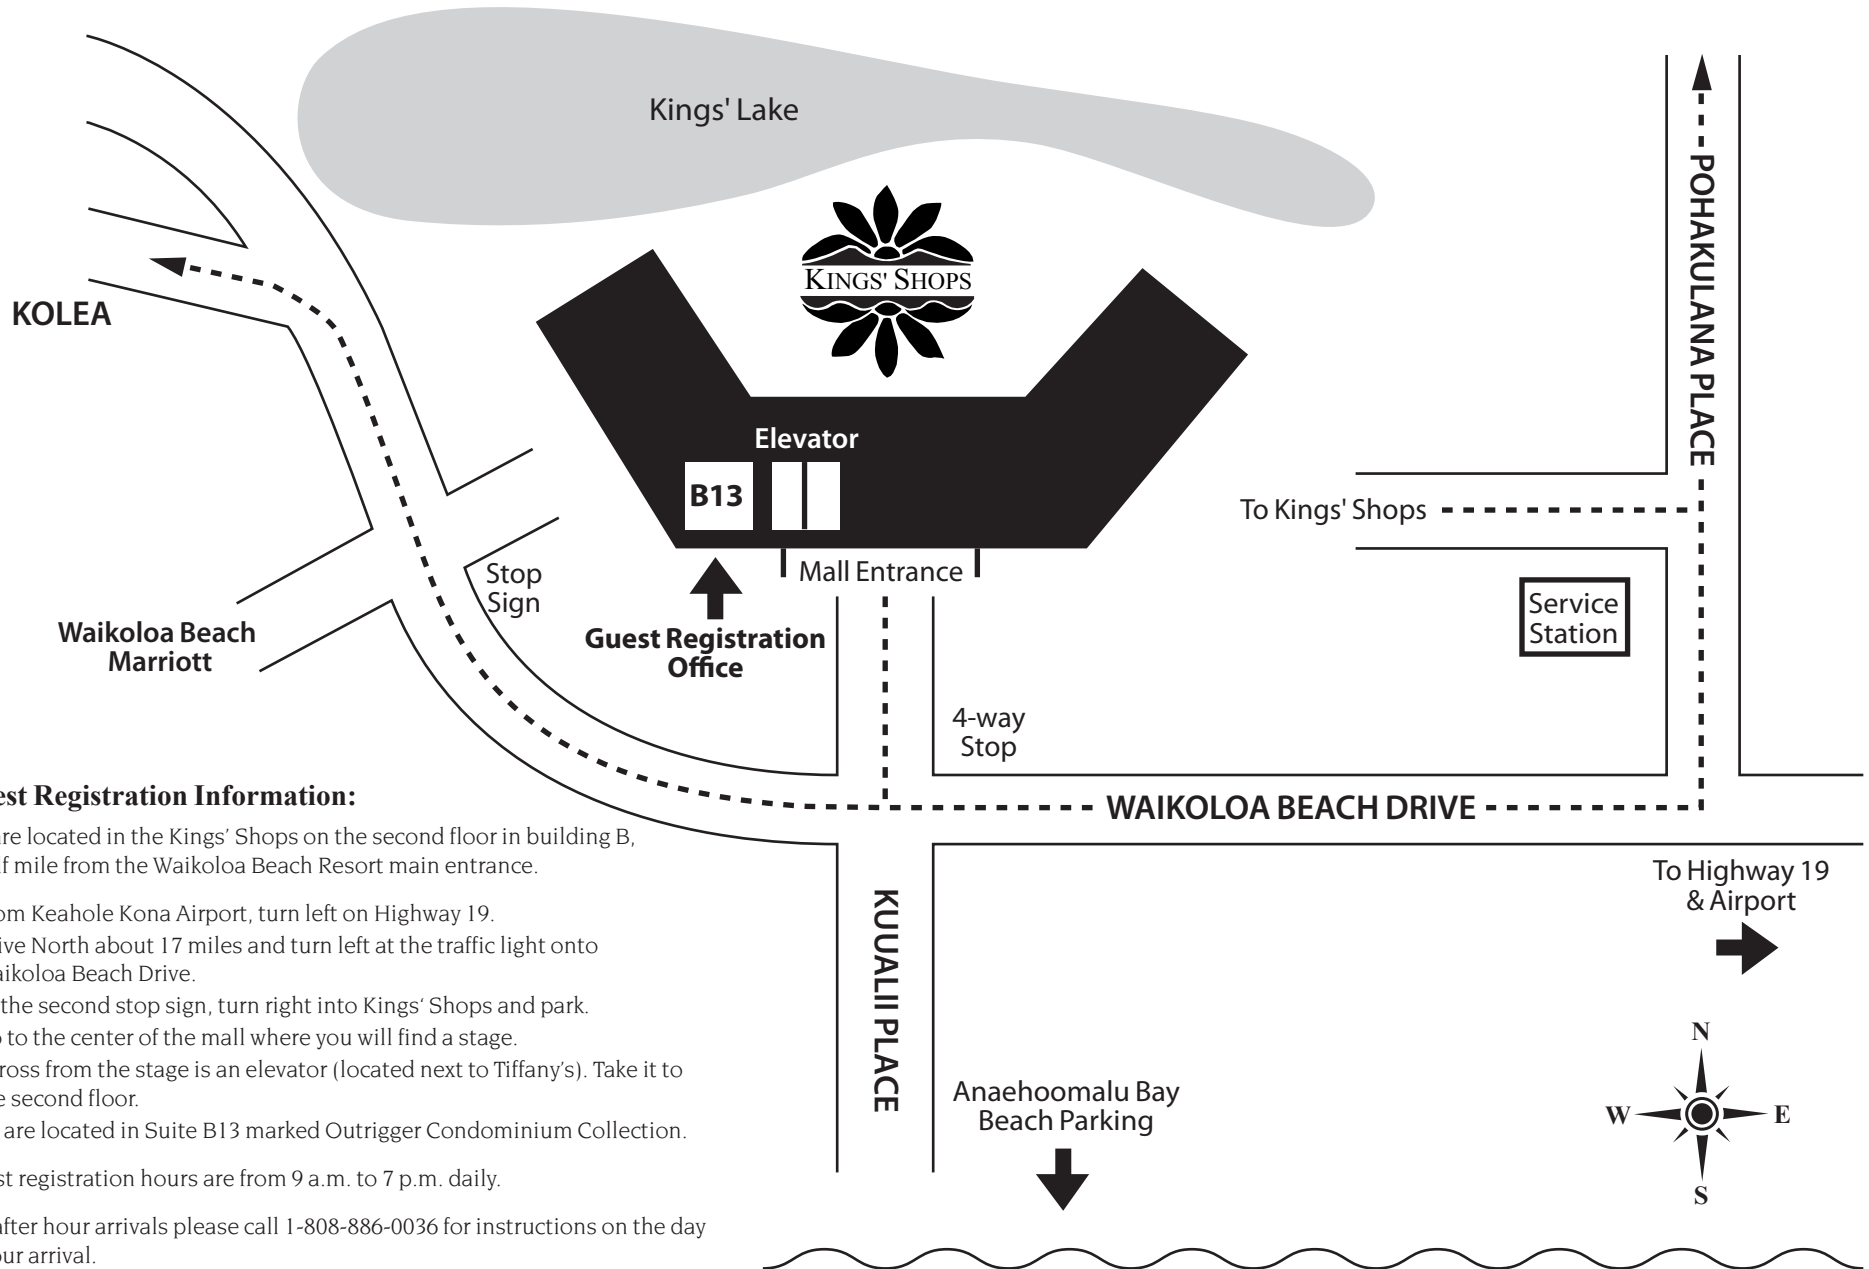

OUTRIGGER CONDOMINIUM COLLECTION KOHALA COAST, HAWAII'S BIG ISLAND | REGISTRATION & CHECK-IN

69-250 Waikoloa Beach Drive Ph. (808) 886-0036 • Fax (808) 886-0040

Guest Registration Information:

We are located in the Kings' Shops on the second floor in building B, a half mile from the Waikoloa Beach Resort main entrance.

- From Keahole Kona Airport, turn left on Highway 19.
- Drive North about 17 miles and turn left at the traffic light onto Waikoloa Beach Drive.
- At the second stop sign, turn right into Kings' Shops and park.
- Go to the center of the mall where you will find a stage.
- Across from the stage is an elevator (located next to Tiffany's). Take it to the second floor.
- We are located in Suite B13 marked Outrigger Condominium Collection.

Guest registration hours are from 9 a.m. to 7 p.m. daily.

For after hour arrivals please call 1-808-886-0036 for instructions on the day of your arrival.